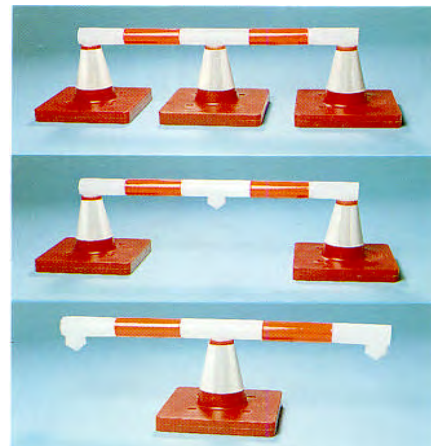

AirfieldUK Ltd

AIRFIELD EQUIPMENT & LIGHTING

LINLANER RETRO-REFLECTIVE POST & LINDPET CONES

LinLaner is set in a ground fixing pipe (yellow), see below. An auger is offered for cutting a correctly sized hole in turf.

LindPet is a movable barrier/marker, weighted or unweighted and can be used singly or in conjunction with horizontal barrier tubes and/or retro-reflective sleeves.

TriBox is a hollow triangular box; colour combinations are achieved by placing alternating coloured boxes successively.

Colours available: red, yellow, black, blue, white, orange (subject to availability and quantity required).

LinLaner satisfies both ICAO Annex 14 and UK CAP168.

LinLaner

Tribox

LindPet

AirfieldUK Ltd
50 Crane Drive
Verwood, Dorset BH31 6QB GB
Company registered in England No. 3514969