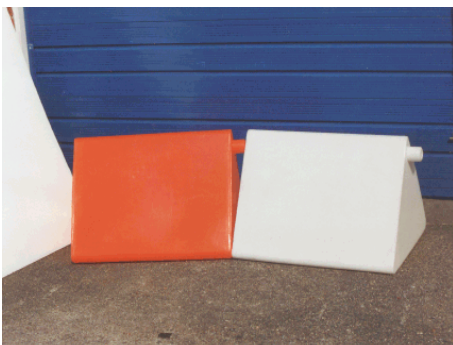

AirfieldUK Ltd

AIRFIELD EQUIPMENT & LIGHTING

LINLANER RETRO-REFLECTIVE POST & LINDPET CONES

LinLaner is set in a ground fixing pipe (yellow), see below. An auger is offered for cutting a correctly sized hole in turf.

LindPet is a movable barrier/marker, weighted or unweighted and can be used singly or in conjunction with horizontal barrier tubes and/or retro-reflective sleeves.

TriBox is a hollow triangular box; colour combinations are achieved by placing alternating coloured boxes successively.

Colours available: red, yellow, black, blue, white, orange (subject to availability and quantity required).

LinLaner satisfies both ICAO Annex 14 and UK CAP168.

LinLaner

Tribox

LindPet

AirfieldUK Ltd
50 Crane Drive
Verwood, Dorset BH31 6QB GB
Company registered in England No. 3514969