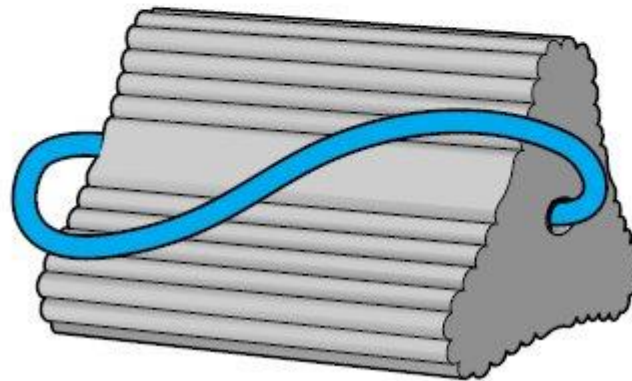

Aircraft Wheel Chock with Nylon Rope

AIRCRAFT CHOCK

Part Number: **CWC AIR**

Weight: 6.1Kg

CAN BE SUPPLIED FROM STOCK
UP TO 1 METRE LONG.

LENGTHS LONGER THAN 1 METRE
CAN BE MADE TO ORDER.

MATERIAL: NATURAL/SBR RUBBER COMPOUND

All Dimensions are in MILLIMETRES
Dimensions can vary they are TYPICAL ONLY

Issue 8/18 - July 2006