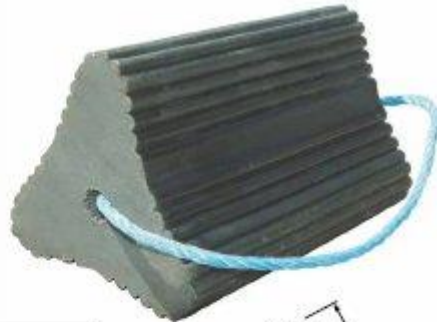

Aircraft Wheel Chock with Nylon Rope

AIRCRAFT CHOCK

Part Number: **CWC AIR**

Weight: 6.1Kg

CAN BE SUPPLIED FROM STOCK
UP TO 1 METRE LONG.

LENGTHS LONGER THAN 1 METRE
CAN BE MADE TO ORDER.

MATERIAL: NATURAL/SBR RUBBER COMPOUND