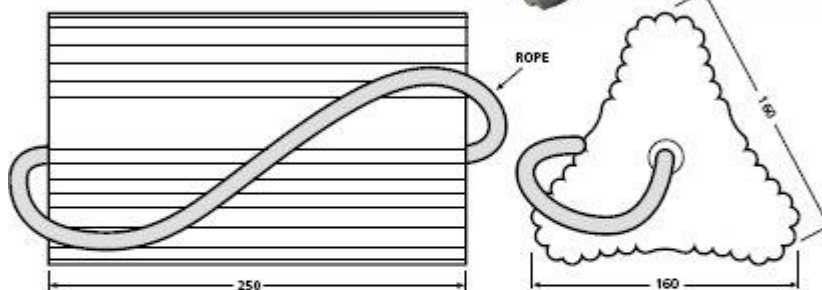

Aircraft Wheel Chock with Nylon Rope

AIRCRAFT CHOCK

Part Number: **CWC AIR**

Weight: 6.1Kg

CAN BE SUPPLIED FROM STOCK
UP TO 1 METRE LONG.

LENGTHS LONGER THAN 1 METRE
CAN BE MADE TO ORDER.

MATERIAL: NATURAL/SBR RUBBER COMPOUND

All Dimensions are in MILLIMETRES
Dimensions can vary they are TYPICAL ONLY

Issue 8/18 - July 2006