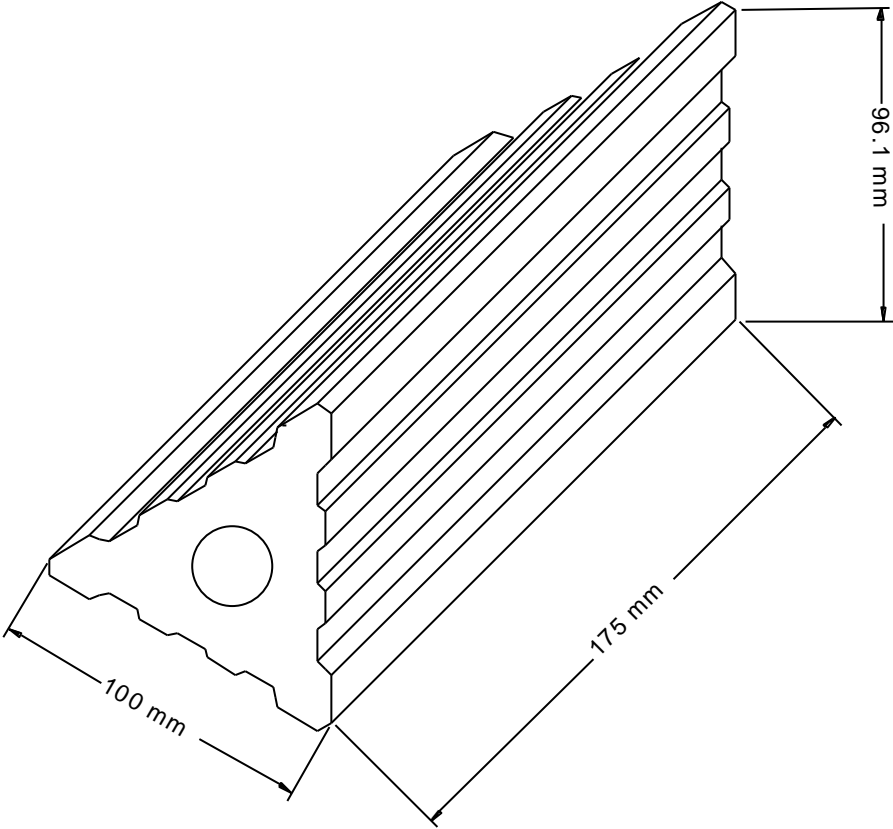

AirfieldUK Pelter chocks, medium, RC446 4.5kgs

AirfieldUK Ltd
Pelter Chock, large RC 596 12kgs, 12kgs

AirfieldUK Ltd
Pelter Chocks small RC 275. 0.75kgs

Comparative sizes