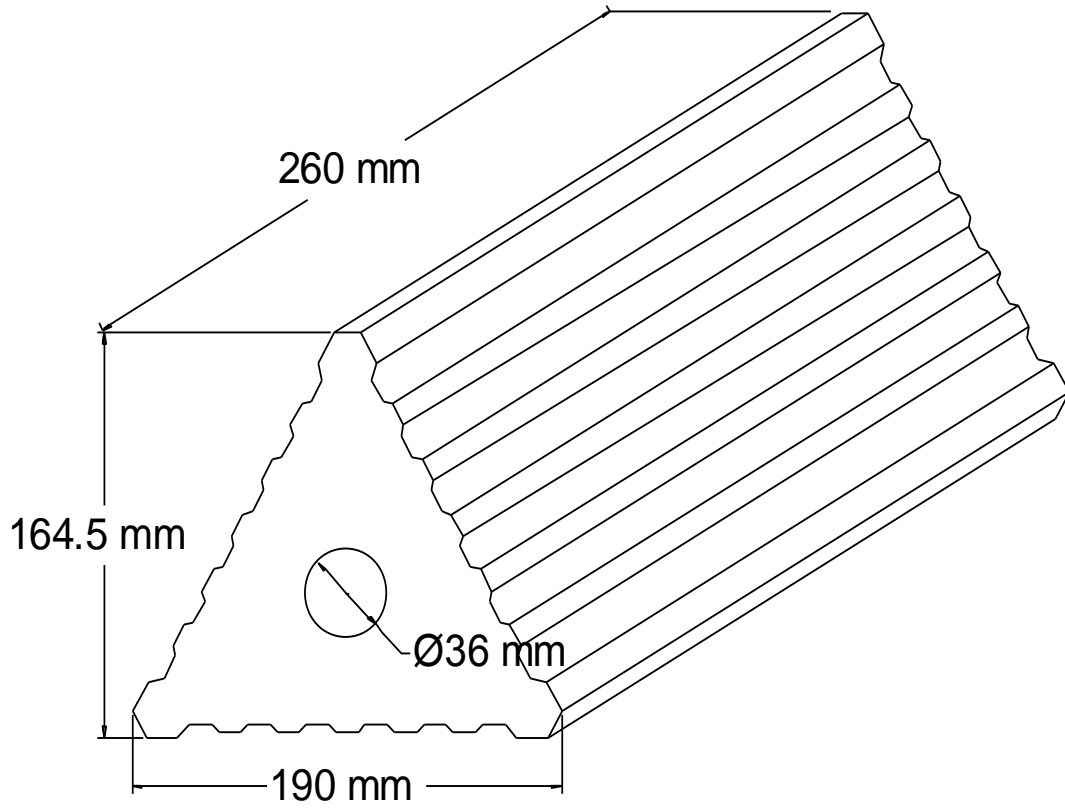

AirfieldUK Pelter chocks, medium, RC446 4.5kgs

AirfieldUK Ltd
Pelter Chock, large RC 596 12kgs, 12kgs

AirfieldUK Ltd
Pelter Chocks small RC 275. 0.75kgs

Comparative sizes