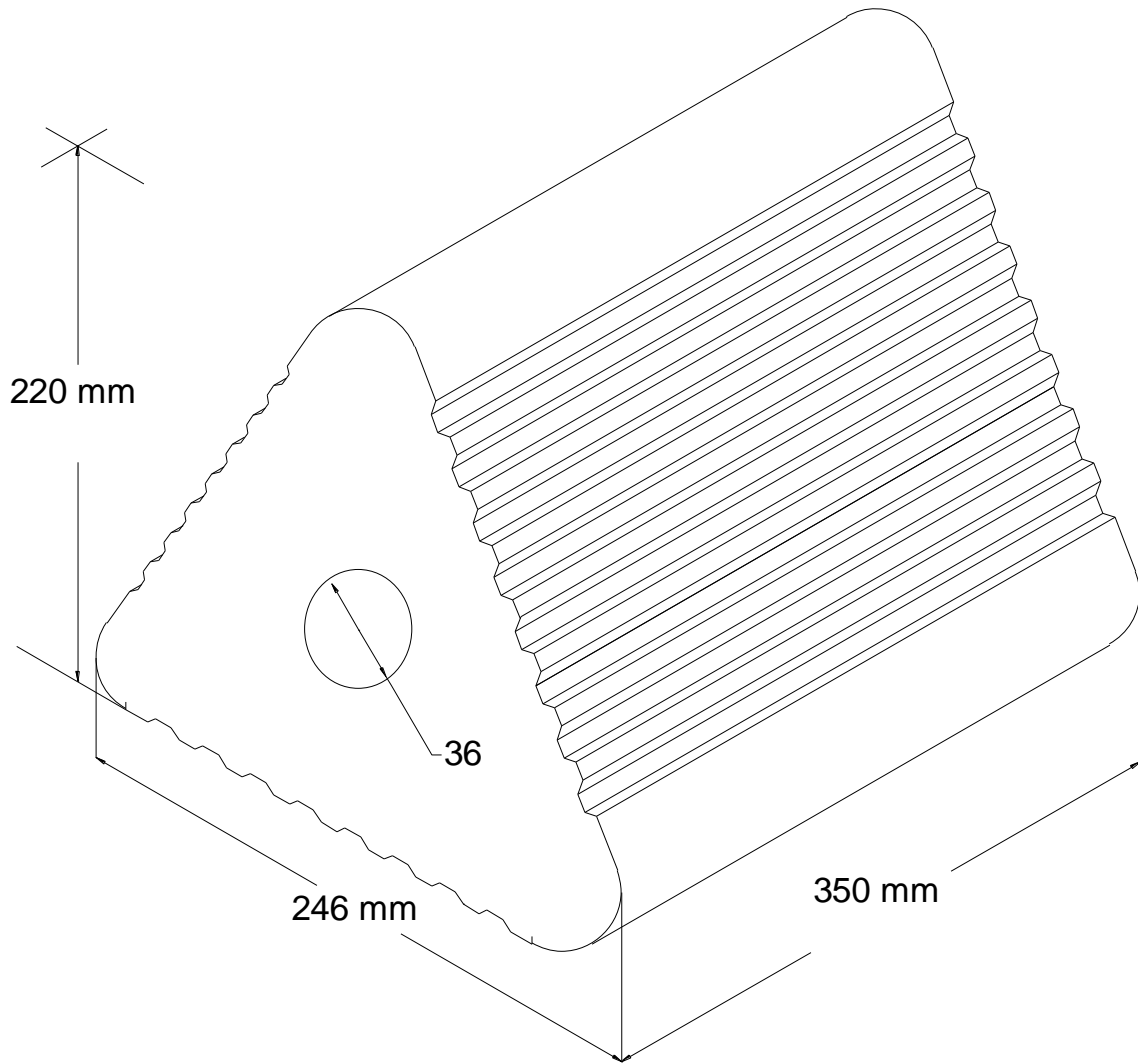

AirfieldUK Pelter chocks, medium, RC446 4.5kgs

AirfieldUK Ltd
Pelter Chock, large RC 596 12kgs, 12kgs

AirfieldUK Ltd
Pelter Chocks small RC 275. 0.75kgs

Comparative sizes